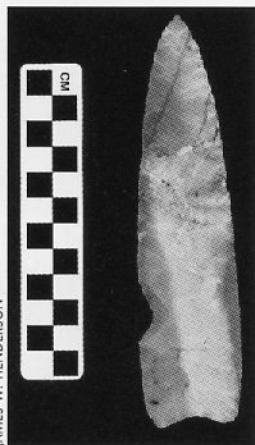

The Simon Clovis Cache

More than 100 full-color images grace the pages of this book, which describes the setting, history, and lithic artifacts of the Clovis cache discovered in 1967 on the Camas Prairie near Fairfield, Idaho. In 1997 the assemblage was donated to the Herrett Center for Arts and Science of the College of Southern Idaho, and since then it has been studied by hundreds of students and scientists.

Author Steve Kohntopp, a professional archaeologist and lifetime resident of Idaho, describes in detail the topographical setting of the site and recounts the results of laboratory analysis and field work at and near the site. He also gives an overview of utilitarian and ritual caching practiced by different cultures. The appendix to *The Simon Clovis Cache* includes photos and line drawings of the 32 artifacts in the Herrett collection: completed projectile points, and specimens in various stages of bifacial manufacture. The photos show the actual color of the various toolstones, which include quartz crystal, chalcedony, and mahogany obsidian.

To order your copy, complete the form below and send it with your payment to CSFA. **You must use this form. This book is only available directly from CSFA and cannot be ordered through TAMU Press.**

The Simon Clovis Cache (2010, paperback, 80 6-by-9-inch pages, ISBN 978-0-9786137-4-7)

Unit price

Qty.

$27.50

Subtotal: $ _____

U.S., $5 + $1 each additional volume
Foreign, $10 + $2 each additional volume

Shipping & handling: _____

Texas residents add 8.25% sales tax: _____

Total: $ _____

Ship to (please print clearly):

Name _____

Address _____

City _____ State _____ Zip _____

e-mail address (in case we have a question about your order) _____

daytime phone _____

Payment method ☐ Check ☐ Money order ☐ MasterCard ☐ VISA ☐ Discover Card/NOVUS

Credit card no. _____ Expires _____ M/M Y/Y

Signature _____

Need help placing a credit card order? Call (979) 845-4046