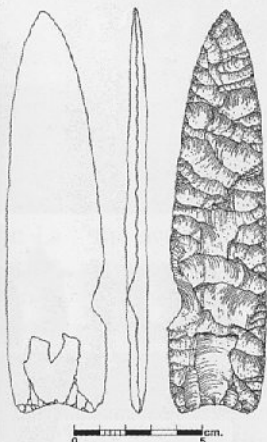

The Simon Clovis Cache

More than 100 full-color images grace the pages of this book, which describes the setting, history, and lithic artifacts of the Clovis cache discovered in 1967 on the Camas Prairie near Fairfield, Idaho. In 1997 the assemblage was donated to the Herrett Center for Arts and Science of the College of Southern Idaho, and since then it has been studied by hundreds of students and scientists.

Author Steve Kohntopp, a professional archaeologist and lifetime resident of Idaho, describes in detail the topographical setting of the site and recounts the results of laboratory analysis and field work at and near the site. He also gives an overview of utilitarian and ritual caching practiced by different cultures. The appendix to *The Simon Clovis Cache* includes photos and line drawings of the 32 artifacts in the Herrett collection: completed projectile points, and specimens in various stages of bifacial manufacture. The photos show the actual color of the various toolstones, which include quartz crystal, chalcedony, and mahogany obsidian.

To order your copy, complete the form below and send it with your payment to CSFA. **You must use this form. This book is only available directly from CSFA and cannot be ordered through TAMU Press.**

The Simon Clovis Cache (2010, paperback, 80 6-by-9-inch pages, ISBN 978-0-9786137-4-7)

Unit price

Qty.

$27.50

Subtotal: $ _____

U.S., $5 + $1 each additional volume
Foreign, $10 + $2 each additional volume

Shipping & handling: _____

Texas residents add 8.25% sales tax: _____

Total: $ _____

Ship to (please print clearly):

Name _____

Address _____

City _____ State _____ Zip _____

e-mail address (in case we have a question about your order) _____

daytime phone _____

Payment method ☐ Check ☐ Money order ☐ MasterCard ☐ VISA ☐ Discover Card/NOVUS

Credit card no. _____ Expires _____ M/M Y/Y

Signature _____

Need help placing a credit card order? Call (979) 845-4046